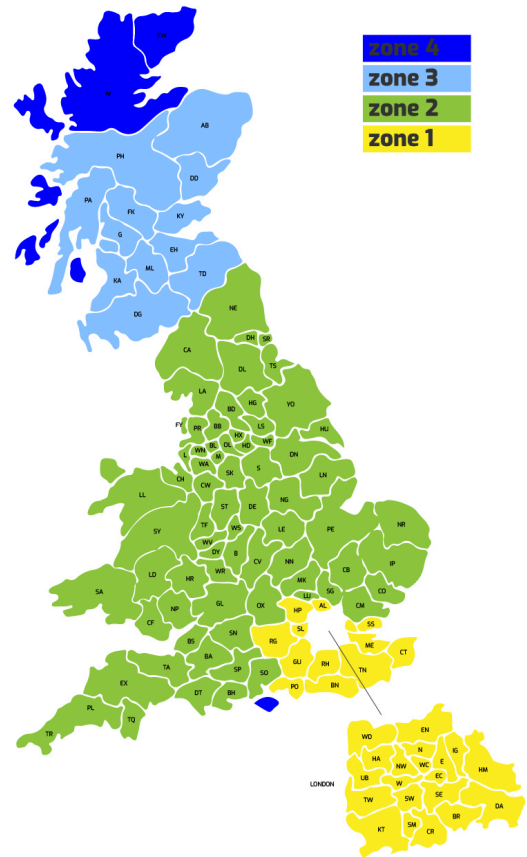

UK SHIPPING ZONES

ZONE 1

AL,BN,BR,CR,DA,E,EC,EN,GU,HA,HP,IG,KT,ME,N,NW,
PO1-PO29,RG,RH,RM,SE,SL,SM,SW,TN,TW,UB,W,WA,WC,WD

ZONE 2

B,BA,BB,BD,BH,BL,BS,CA,CB,CF,CH,CM,CO,CT,CV,CW,DE,DH
,DL,DN,DT,DY,EX,FY,GL,HD,HG,HR,HU,HX,IP,L,LA,LD,LE,LL,LN,LS,
LU,M,MK,NE,NG,NN,NP,NR,OL,OX,PE,PL,PR,S,SA,SG,SK,SN,SO,
SP,SR,SS,ST,SY,TA,TF,TQ,TR1-TR20,TS,WA,WF,WN,WR,WS,
WV,YO

ZONE 3

AB,DD,DG,EH,FK,G,KA1-KA26,KY,ML,PA1-PA39,PH1-PH41,TD

ZONE 4

BT,GY,HS,IM,IV,JE,KA27-KA28,KW,PA40-PA78,PH42-PH44,
PO30-PO41,TR21-TR25,ZE

DELIVERY CHARGES

| Product group | Order value | ZONE 1 | ZONE 2 | ZONE 3 | ZONE 4 |
|---------------------------------------|--------------------|---------------|---------------|---------------|---------------|
| (A) WOOD FLOORING WPC/SPC FLOORING | OVER £500 | FREE | FREE | £96 | £144 |
| | UNDER £500 | £48 | £48 | £96 | £144 |
| (B) FLOORING ACCESSORIES TOYS | OVER £180 | FREE | FREE | £36 | £36 |
| | UNDER £180 | £9 | £9 | £57 | £57 |
| (C) SHORT MOULDINGS (up to 1m) | ANY | £9 | £9 | £36 | £36 |
| (D) LONG MOULDINGS (over 1m) | ANY | £15 | £36 | £57 | £57 |
| (E) FURNITURE ACCESSORIES | ANY | £0 | £0 | £9 | £9 |
| SAMPLES | ANY | £2.49/each | | | |